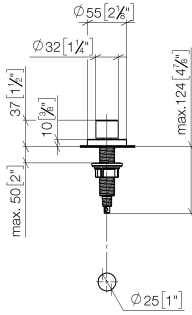

Strainer waste with control handle - Dark Chrome

ELIO

10 710 970

- control for single basin
- including adapter for Bowden cable

Fits ELIO, ENO, MEM, META SQUARE, SYNC, TARA and TARA ULTRA

Fits: ELIO, MEM, TARA, TARA ULTRA, META SQUARE

10 710 970

mm [inches]

10 710 970

Parts for other
finishes can be found
here: [Chrome](#)